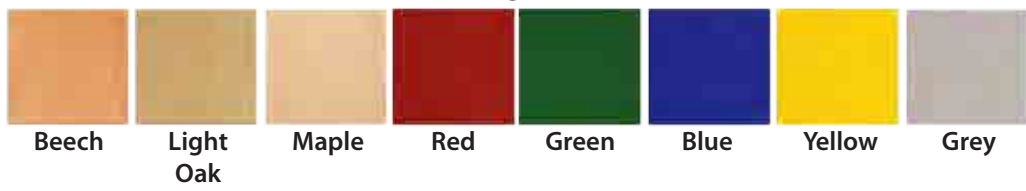

e4e
5
YEAR
GUARANTEE

Solid runners that won't bend or split.

Tough scratch resistant, high quality melamine laminate for long life.

Supplied with the brand leading Gratnell trays

Mix and match sizes and colours of trays at no extra cost.

Hundreds of other combinations to choose from.

Available with doors & locks optional.

Choose Your Unit Colour - A fantastic range of melamine laminates to choose from:

Choice of eight different laminates. Coloured units are laminated Not spray painted so will look good for much longer.